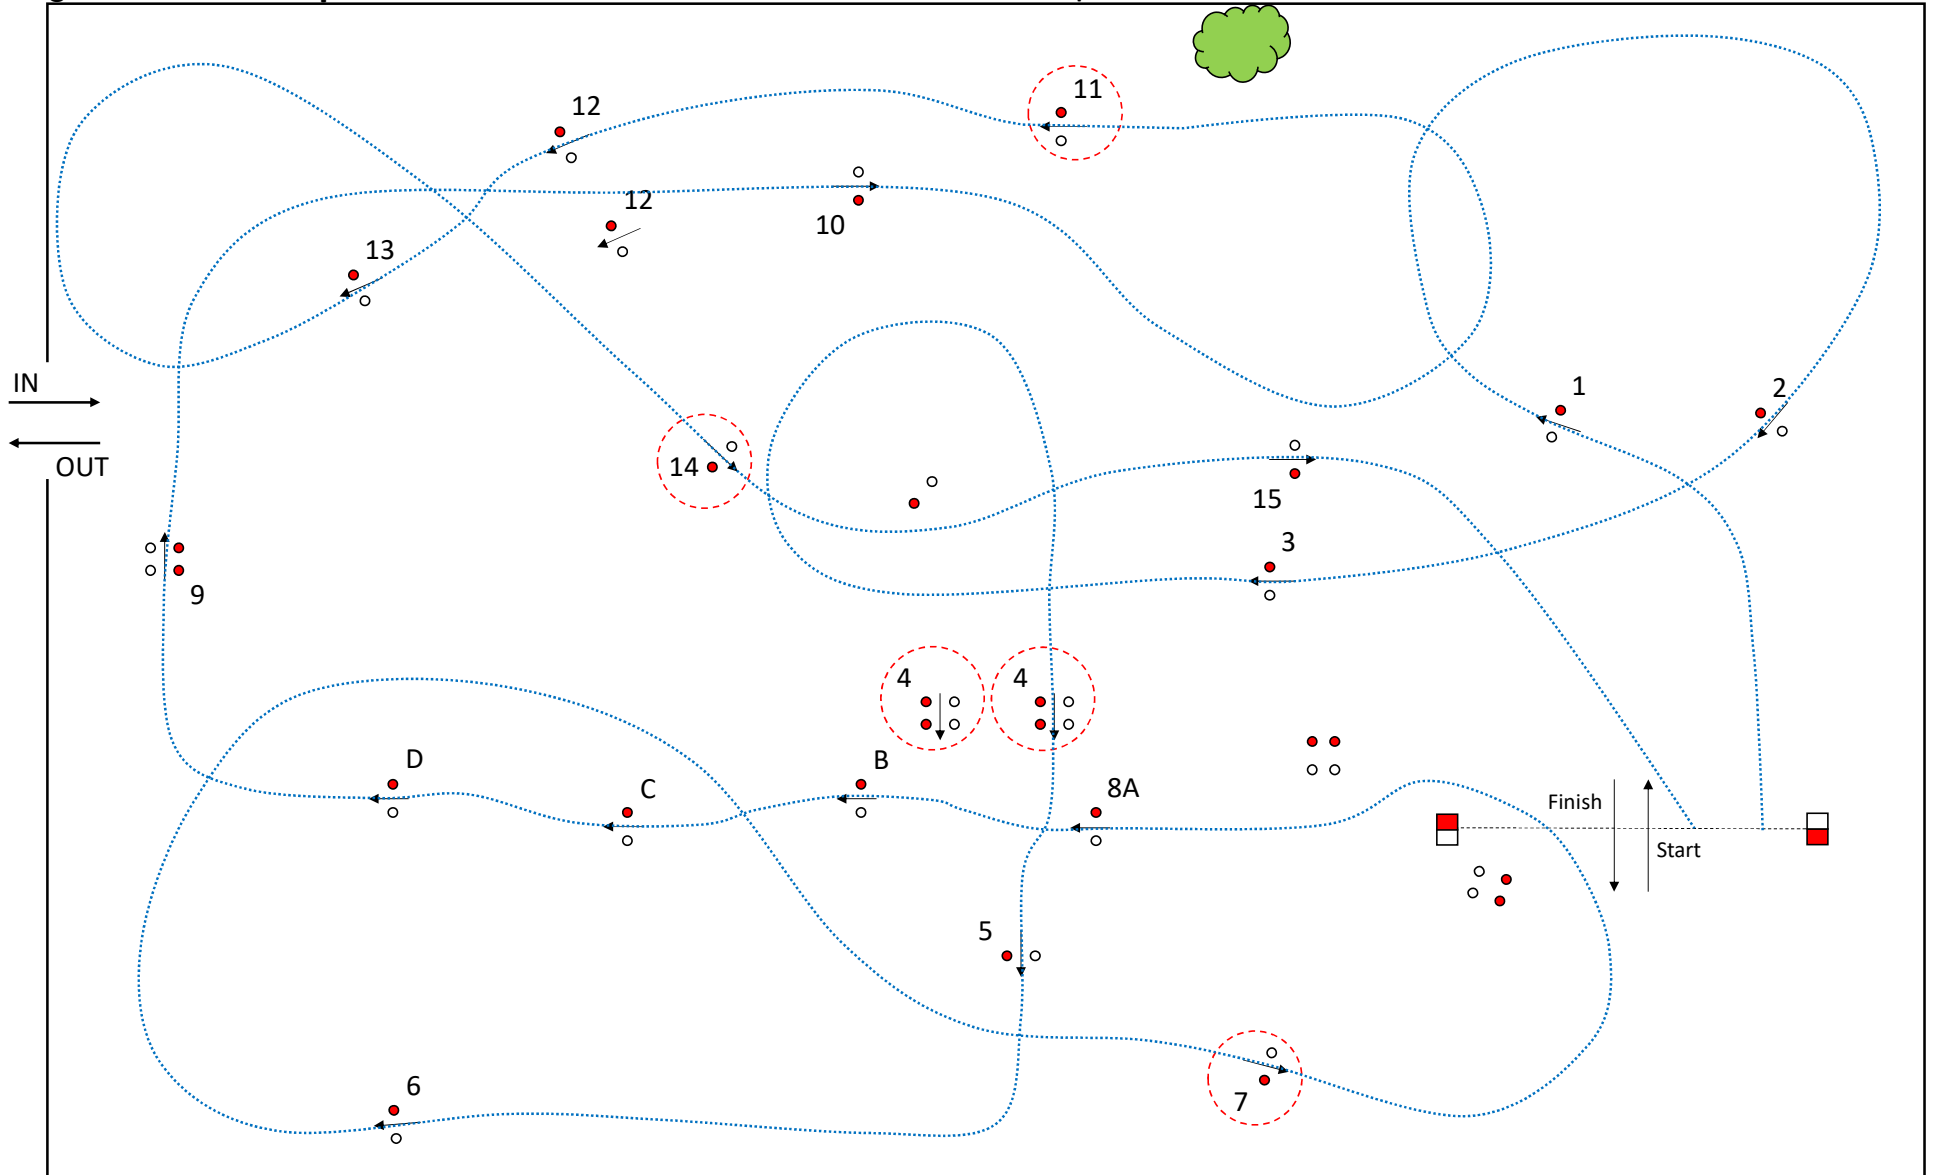

REIU 2023

Cones competition

(21.05.2023)

§ 976: Fault competition Class 1 Gates: 1-18 Distance: m Speed: 240 (H)/250 (P) m/min Time allowed: s / min s

- Reduced cones width, -5 cm

CD KRISTAPS CAUNE

Judges

REIU 2023

Cones competition

(21.05.2023)

§ 976: Fault competition Classes 2;3 Gates: 1-15 Distance: m Speed: 230 (H)/240 (P) m/min Time allowed: s / min s

- Reduced cones width, -5 cm

CD KRISTAPS CAUNE