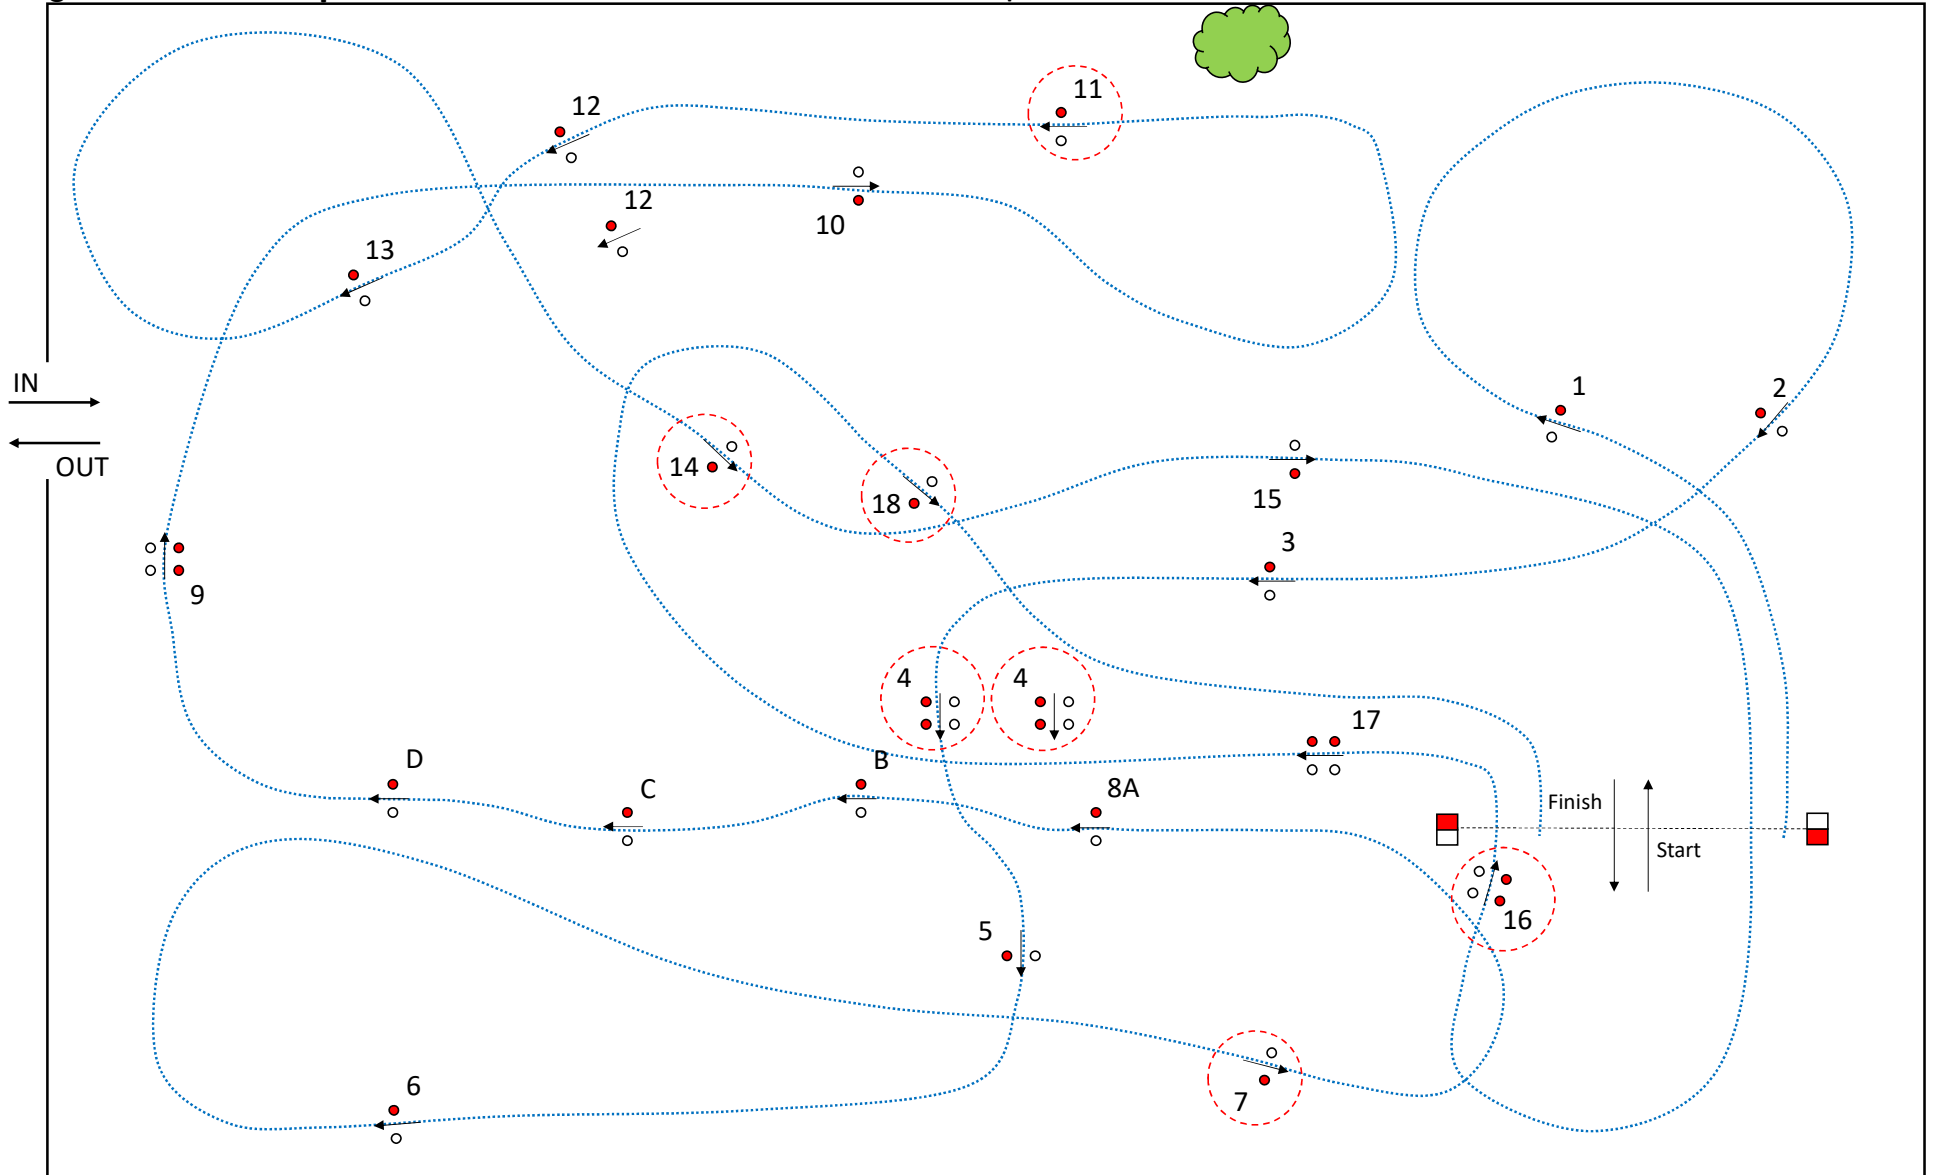

REIU 2023

Cones competition

(21.05.2023)

§ 976: Fault competition Class 1 Gates: 1-18 Distance: m Speed: 240 (H)/250 (P) m/min Time allowed: s / min s

- Reduced cones width, -5 cm

CD KRISTAPS CAUNE

Judges

REIU 2023

Cones competition

(21.05.2023)

§ 976: Fault competition Classes 2;3 Gates: 1-15 Distance: m Speed: 230 (H)/240 (P) m/min Time allowed: s / min s

- Reduced cones width, -5 cm

CD KRISTAPS CAUNE